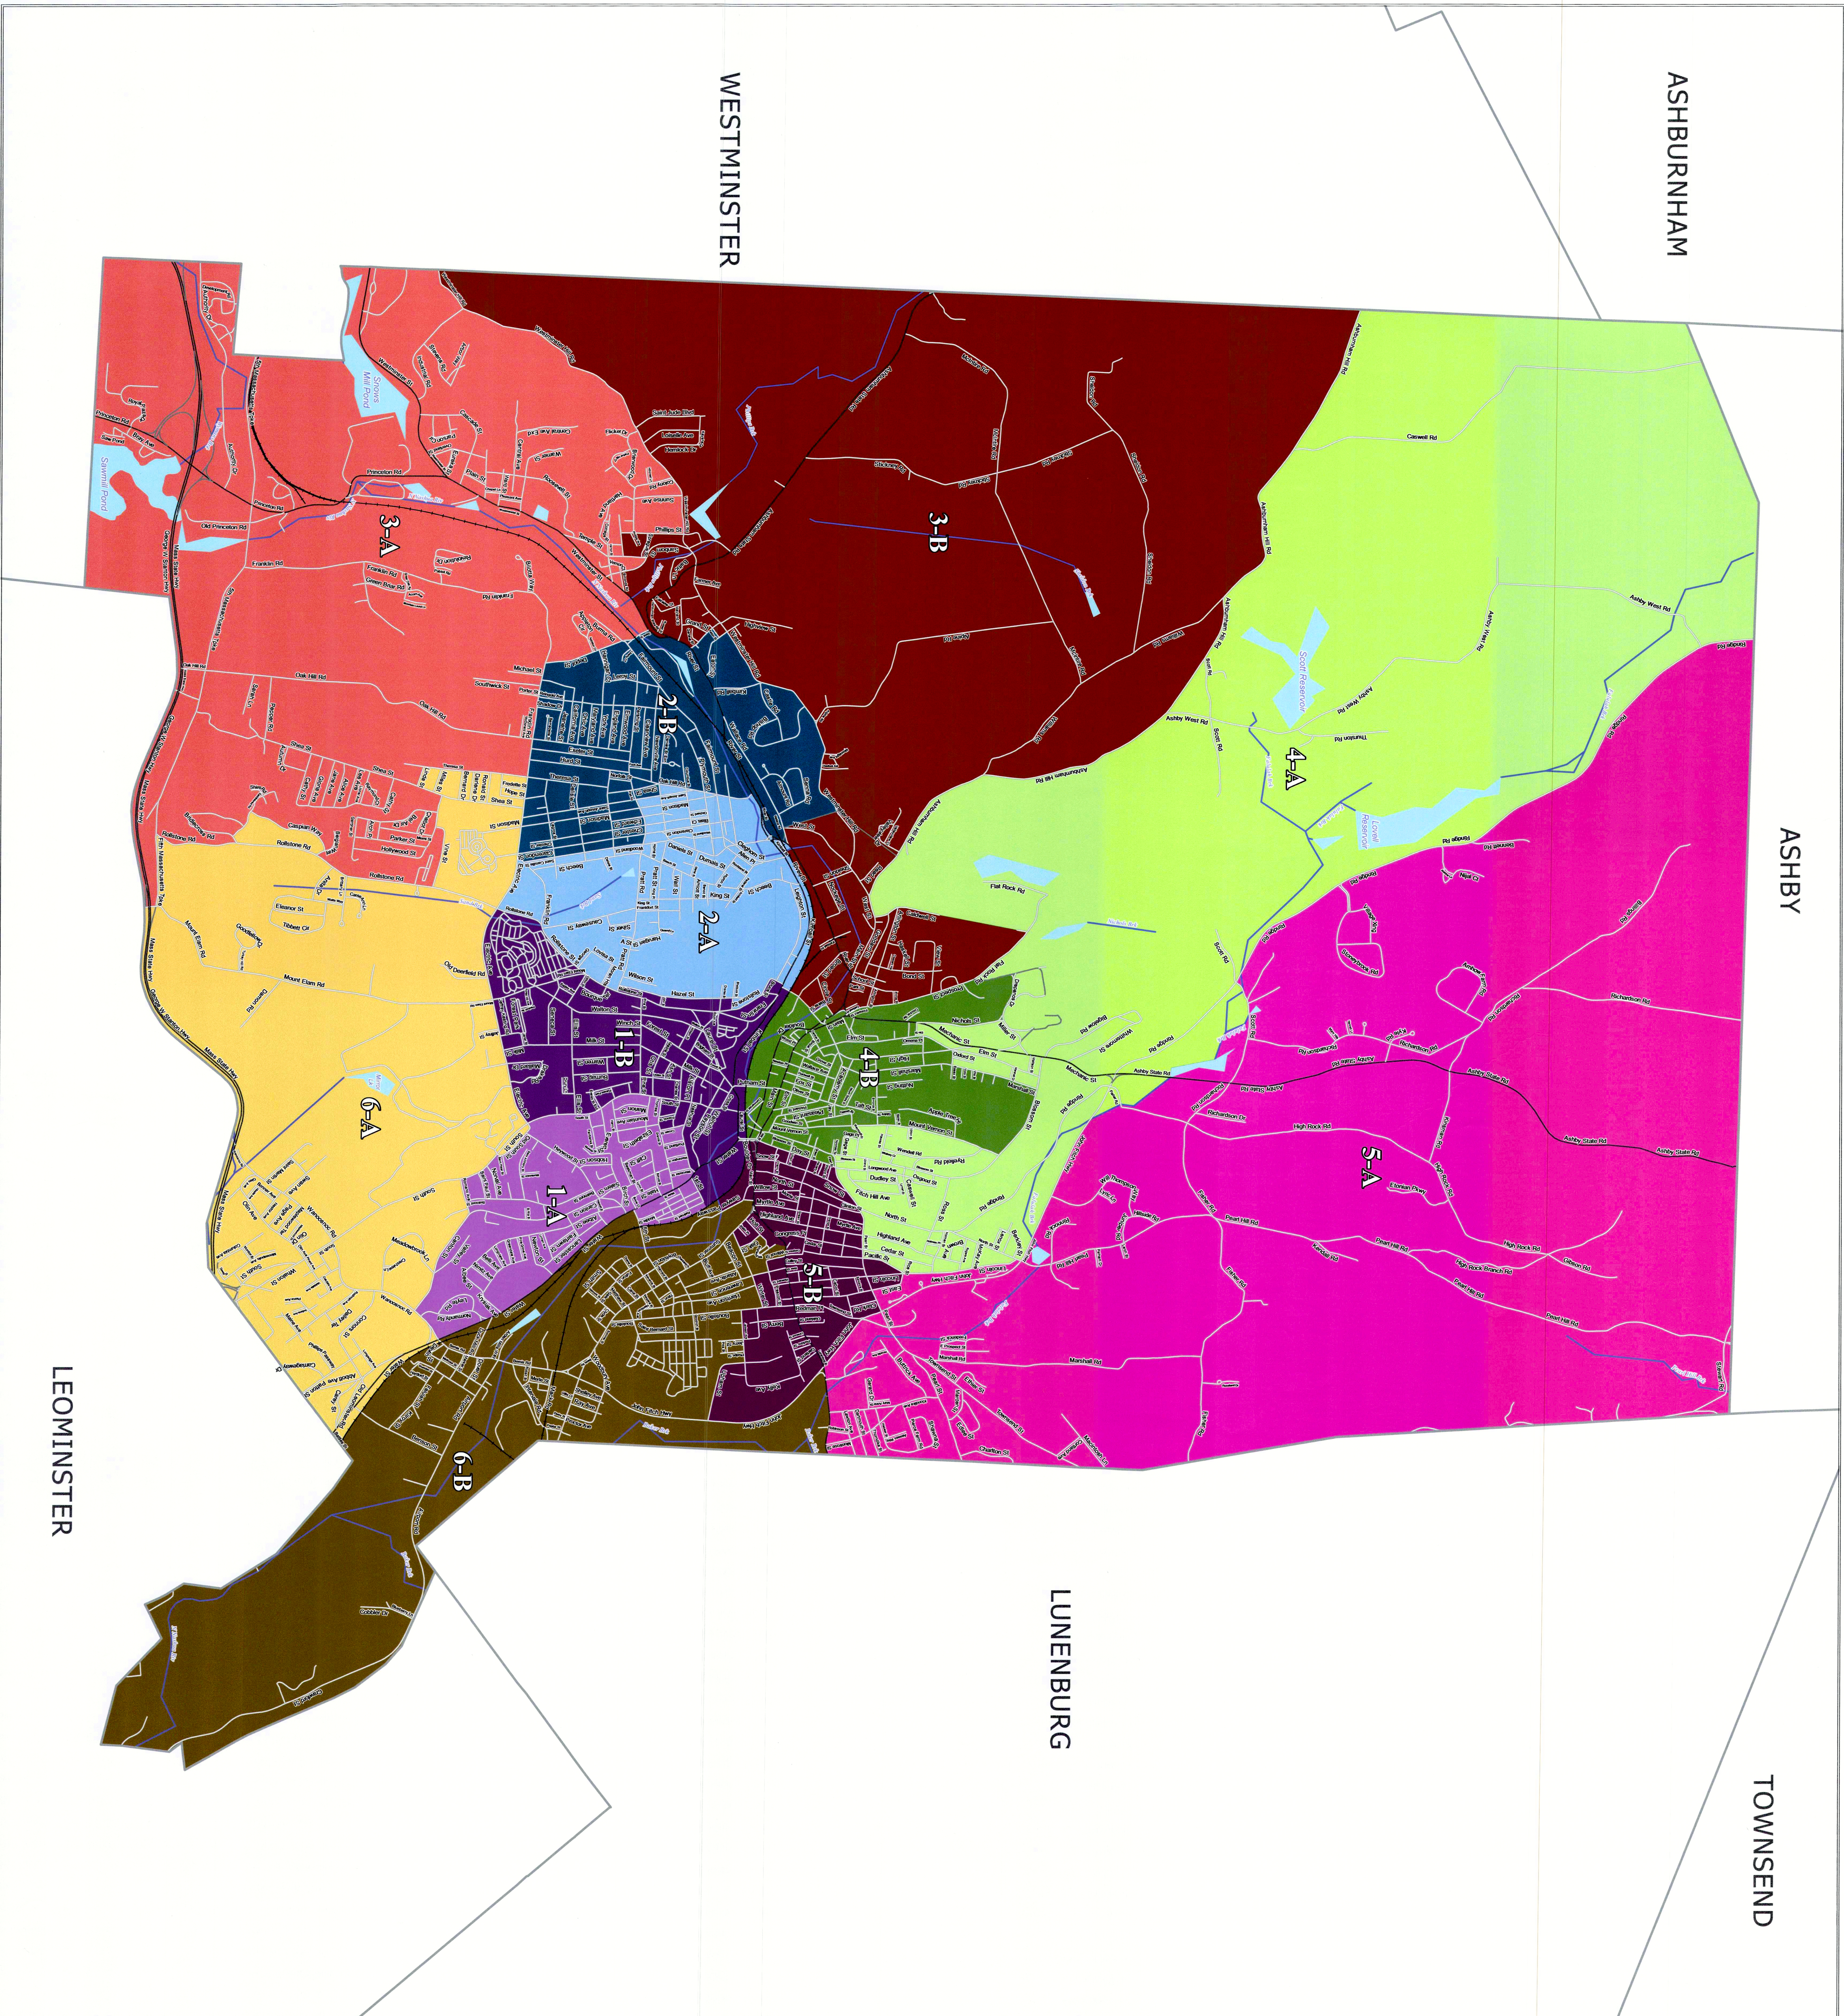

City of Fitchburg

Map Prepared for the City of Fitchburg
 Courtesy of William F. Galvin, Census Liaison
 Secretary of the Commonwealth

2020 Population - - 41,946

Minimum 5%	Target Population	Maximum 5%
3,321	3,496	3,671

Precinct Boundaries Fitchburg

Ward / Precinct	2020 Population	Variance
1-A	3,653	4.49
1-B	3,604	3.09
2-A	3,459	-1.06
2-B	3,383	-3.23
3-A	3,616	3.43
3-B	3,659	4.66
4-A	3,377	-3.40
4-B	3,331	-4.72
5-A	3,504	0.23
5-B	3,405	-2.60
6-A	3,622	3.60
6-B	3,333	-4.66

Population is based on the official U.S. 2020 Census block-level data.
 Boundaries effective December 31, 2021

- Municipal Boundary
- Geographical Features
- Major Roads
- Local Roads
- Railroads
- Other Municipal Features
- Streams, Rivers
- Coastal Waters, Lakes, Ponds, Major Rivers