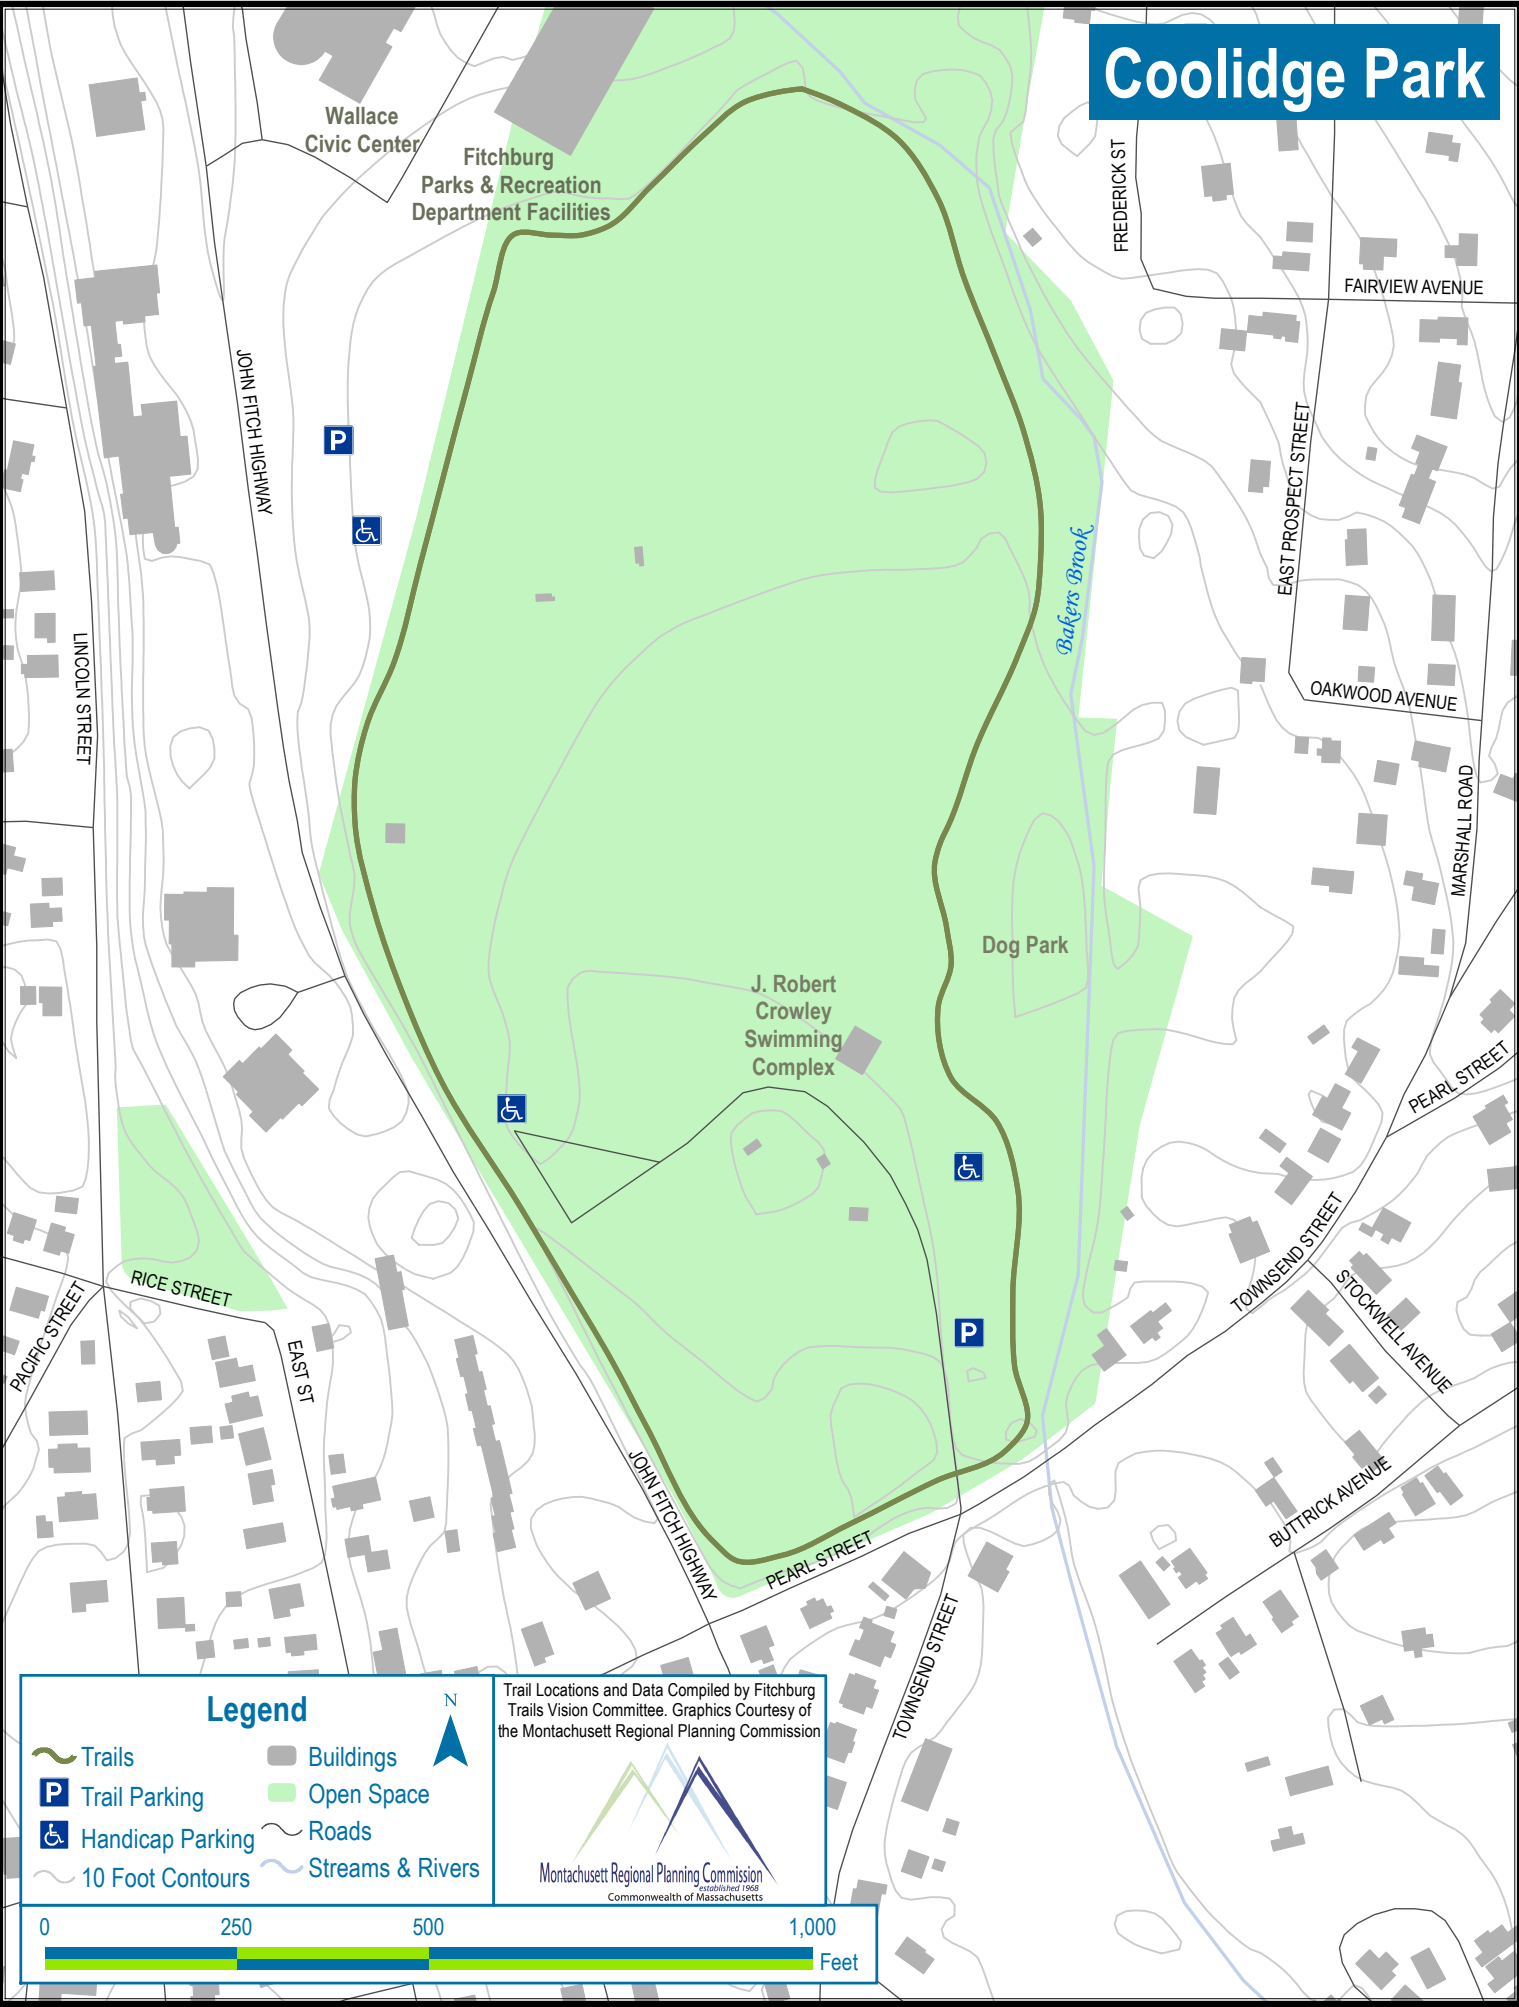

Coolidge Park

Wallace Civic Center
Fitchburg Parks & Recreation Department Facilities

Bakers Brook

J. Robert Crowley Swimming Complex

Dog Park

Legend

- Trails
- Trail Parking
- Handicap Parking
- 10 Foot Contours
- Buildings
- Open Space
- Roads
- Streams & Rivers

Trail Locations and Data Compiled by Fitchburg Trails Vision Committee. Graphics Courtesy of the Montachusett Regional Planning Commission